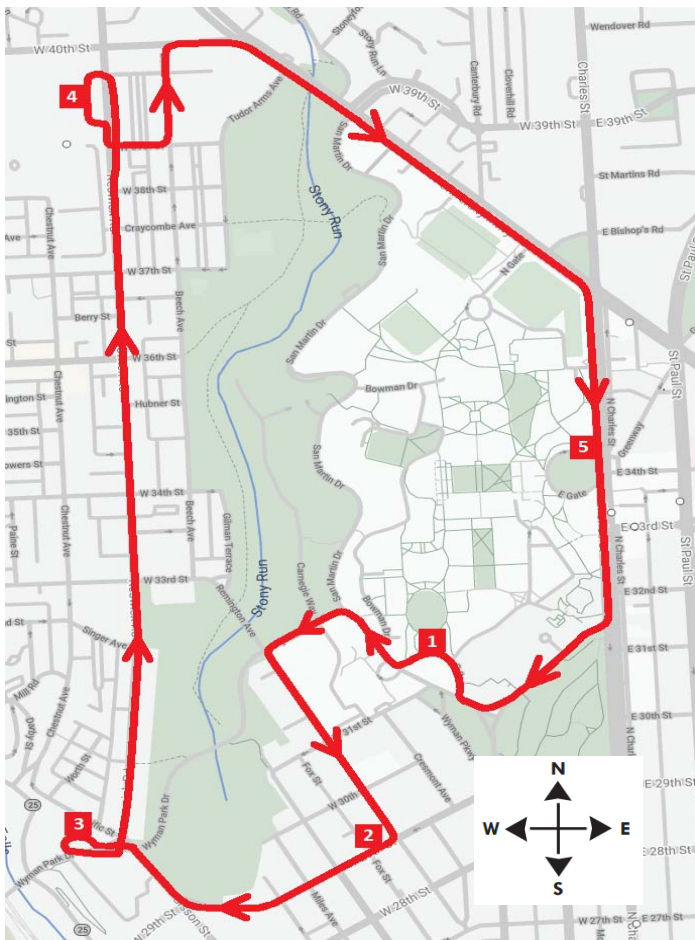

# Remington Shuttle

2021-2022 Shuttle Schedule

Get up-to-the-minute information on arrival times with the TransLoc app (available via Google Play or the Apple App Store) or at <http://jhu.transloc.com>

STOP ORDER	
1	Mason Hall
2	R House / FastForwardU
3	Stieff Silver
4	Keswick North
5	Charles St & East Gate

DEPARTURE TIMES		
1. Mason	3. Stieff	4. Keswick
9:00 AM	9:05 AM	9:10 AM
9:20 AM	9:25 AM	9:30 AM
9:40 AM	9:45 AM	9:50 AM
10:00 AM	10:05 AM	10:10 AM
10:20 AM	10:25 AM	10:30 AM
10:40 AM	10:45 AM	10:50 AM
11:00 AM	11:05 AM	11:10 AM
11:20 AM	11:25 AM	11:30 AM
11:40 AM	11:45 AM	11:50 AM
12:00 PM	12:05 PM	12:10 PM
12:20 PM	12:25 PM	12:30 PM
12:40 PM	12:45 PM	12:50 PM
1:00 PM	1:05 PM	1:10 PM
1:20 PM	1:25 PM	1:30 PM
1:40 PM	1:45 PM	1:50 PM
2:00 PM	2:05 PM	2:10 PM
2:20 PM	2:25 PM	2:30 PM
2:40 PM	2:45 PM	2:50 PM
3:00 PM	3:05 PM	3:10 PM
3:20 PM	3:25 PM	3:30 PM
3:40 PM	3:45 PM	3:50 PM
4:00 PM	4:05 PM	4:10 PM
4:20 PM	4:25 PM	4:30 PM
4:40 PM	4:45 PM	4:50 PM

## 2021-2022 HOLIDAY SCHEDULE

No service on the following dates:

Labor Day	Sep 6th
Thanksgiving	Nov 25th-26th
Christmas Eve	Dec 24th
New Year's Eve	Dec 31st
Martin Luther King, Jr. Day	Jan 17th
Memorial Day	May 30th
Juneteenth	Jun 17th
Independence Day	July 4th