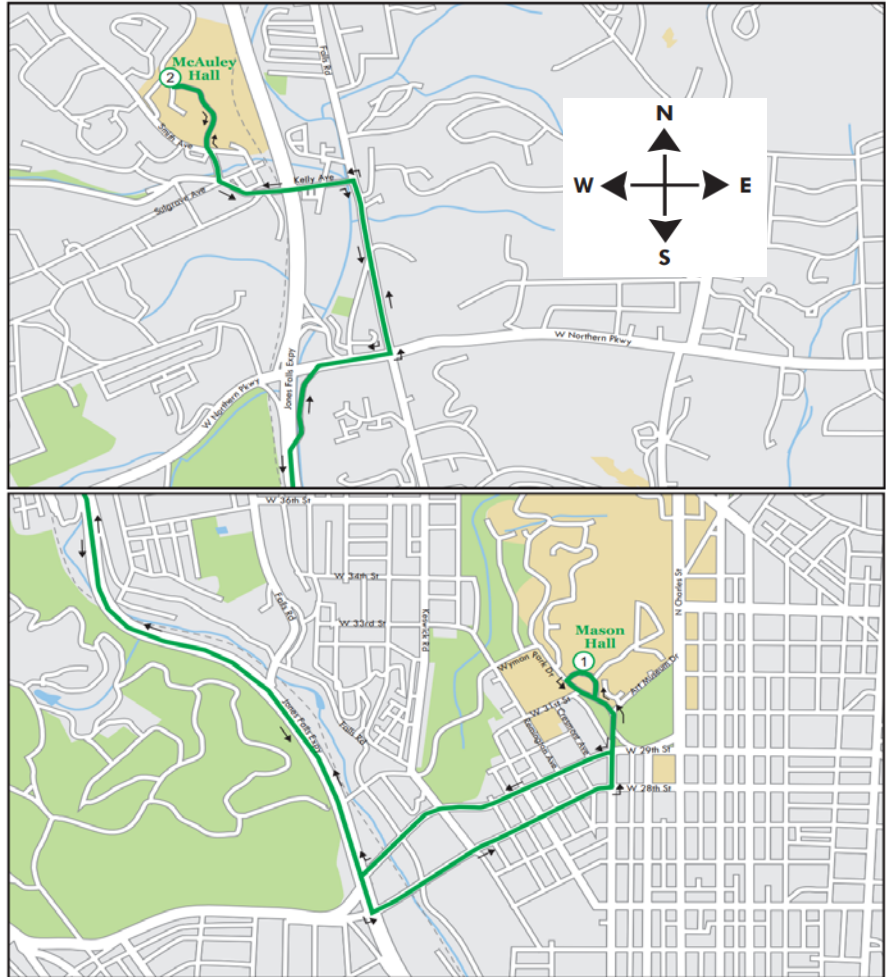

# Homewood - Mt. Washington Express

2021-2022 Shuttle Schedule

Get up-to-the-minute information on arrival times with the TransLoc app (available via Google Play or the Apple App Store) or at <http://jhu.transloc.com>

Stop #	Location
1	Mason Hall
2	McAuley Hall

Departure Times	
1. Mason	2. McAuley
8:10 AM	8:30 AM
8:50 AM	9:10 AM
9:40 AM	10:00 AM
10:20 AM	10:40 AM
11:10 AM	11:30 AM
12:40 PM	1:00 PM
1:20 PM	1:45 PM
2:10 PM	2:35 PM
3:00 PM	3:25 PM
3:50 PM	4:15 PM
4:40 PM	5:05 PM

Listed times are time points; shuttles leave no sooner than times listed.

## 2021-2022 HOLIDAY SCHEDULE

No service on the following dates:

Labor Day	Sep 6th
Thanksgiving	Nov 25th-26th
Christmas Eve	Dec 24th
New Year's Eve	Dec 31st
Martin Luther King, Jr. Day	Jan 17th
Memorial Day	May 30th
Juneteenth	Jun 17th
Independence Day	July 4th