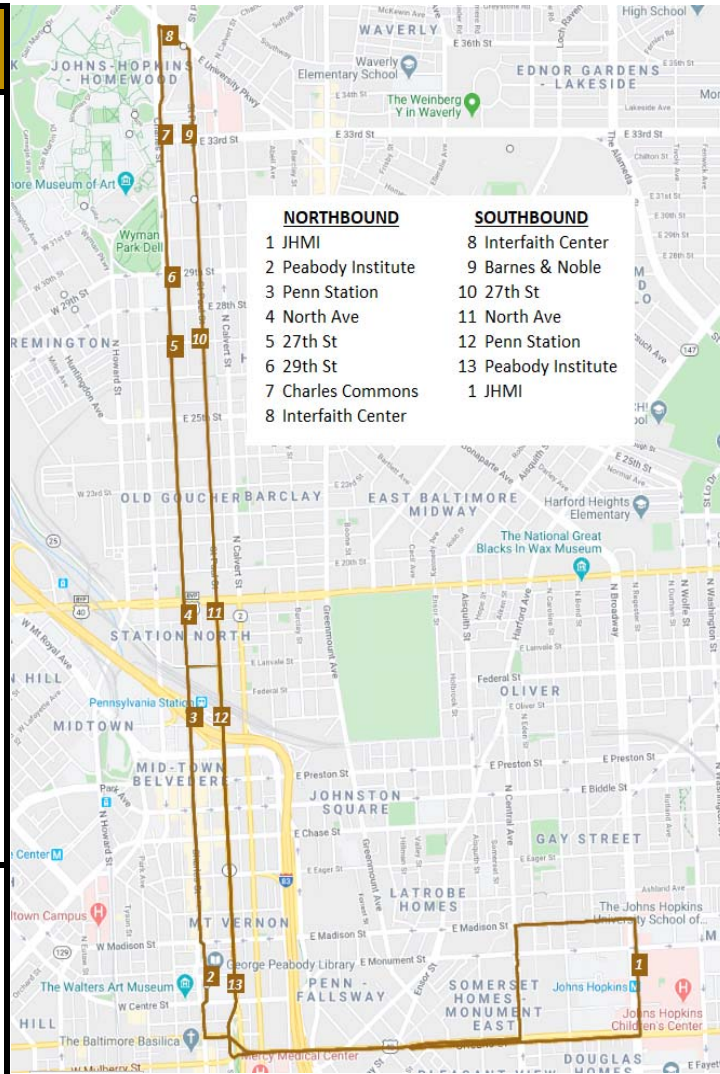

Homewood-Peabody-JHMI Shuttle

BUS SCHEDULE

(443) 573 8180 -- shuttles@jhu.edu

<http://ts.jhu.edu/shuttles>

effective July 1st, 2021

MON-FRI NORTHBOUND		
Departing JHMI		
AM	PM	PM
6:00	12:00	5:18
6:15	12:15	5:24
6:30	12:30	5:30
6:45	12:45	5:36
7:00	1:00	5:42
7:15	1:15	5:48
7:30	1:30	5:54
7:36	1:45	6:00
7:42	2:00	6:10
7:48	2:15	6:20
7:54	2:30	6:30
8:00	2:45	6:45
8:06	3:00	7:00
8:12	3:06	7:15
8:18	3:12	7:30
8:24	3:18	7:45
8:30	3:24	8:00
8:36	3:30	8:15
8:42	3:36	8:30
8:48	3:42	9:00
8:54	3:48	9:30
9:00	3:54	10:00
9:10	4:00	10:30
9:20	4:06	11:00
9:30	4:12	11:30
9:40	4:18	
9:50	4:24	AM
10:00	4:30	12:00
10:15	4:36	12:30
10:30	4:42	
10:45	4:48	
11:00	4:54	
11:15	5:00	
11:30	5:06	
11:45	5:12	

MON-FRI SOUTHBOUND		
Departing Interfaith Center		
AM	PM	PM
6:00	12:00	5:54
6:15	12:15	6:00
6:30	12:30	6:06
6:45	12:45	6:12
7:00	1:00	6:18
7:15	1:15	6:24
7:30	1:30	6:30
7:36	1:45	6:40
7:42	2:00	6:50
7:48	2:15	7:00
7:54	2:30	7:15
8:00	2:45	7:30
8:06	3:00	7:45
8:12	3:15	8:00
8:18	3:30	8:15
8:24	3:36	8:30
8:30	3:42	8:45
8:36	3:48	9:00
8:42	3:54	9:30
8:48	4:00	10:00
8:54	4:06	10:30
9:00	4:12	11:00
9:06	4:18	11:30
9:12	4:24	
9:18	4:30	AM
9:24	4:36	12:00
9:30	4:42	12:30
9:40	4:48	
9:50	4:54	
10:00	5:00	
10:10	5:06	
10:20	5:12	
10:30	5:18	
10:45	5:24	
11:00	5:30	
11:15	5:36	
11:30	5:42	
11:45	5:48	

SAT/SUN SOUTHBOUND					
Departing Interfaith Center					
AM	PM	PM	PM	PM	AM
7:50	12:00	3:20	6:40	10:00	12:30
8:40	12:50	4:10	7:30	10:50	
9:30	1:40	5:00	8:20	11:40	
10:20	2:30	5:50	9:10		
11:10					

Get up-to-the-minute tracking info via the TransLoc app or <https://jhu.transloc.com>