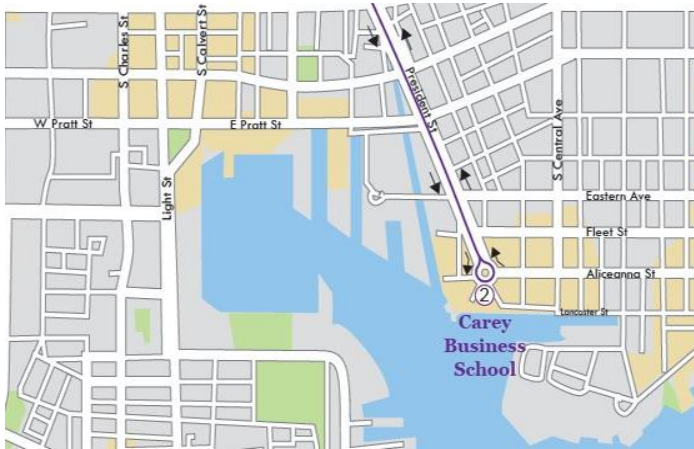

Southbound		Friday only
Depart	Arrive	
1- Mason Hall	2- Carey	
7:25 AM	7:45 AM	
8:00 AM	8:20 AM	
1:00 PM	1:15 PM	
5:15 PM	5:30 PM	

Northbound	
Depart	Arrive
2- Carey	1- Mason Hall
11:45 AM	12:00 PM
4:45 PM	5:10PM
9:10 PM	9:25 PM