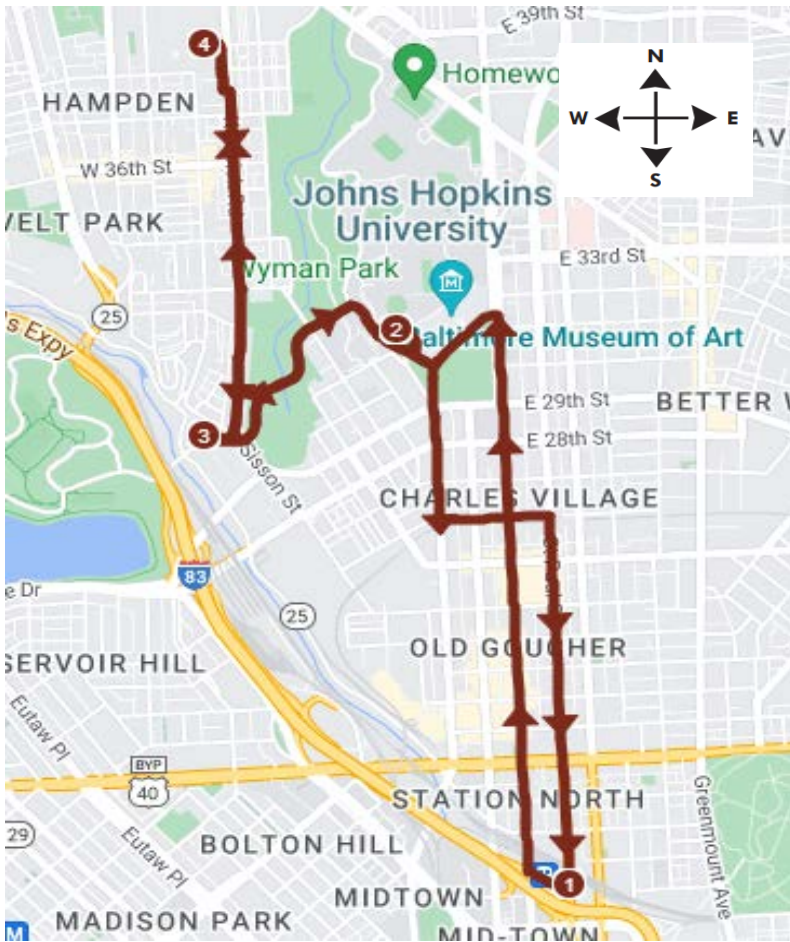

# Keswick-Penn Commuter

## Shuttle Schedule 2023

Get up-to-the-minute information on arrival times with the TransLoc app (available via Google Play or the Apple App Store) or at <http://jhu.transloc.com>

*Listed times are time points; shuttles leave no sooner than times listed.*

**Shuttle operates Monday through Friday only.**

<b>Morning Departure Times</b>	
<b>Penn Station</b>	<b>Keswick South</b>
7:50 AM	8:10 AM
8:30 AM	8:50 AM
9:20 AM	9:40 AM**

### **HOLIDAY SCHEDULE**

*No service on the following dates:*

Memorial Day	May 29th
Juneteenth	Jun 19th
Independence Day	Jul 4th

\*\*9:40 AM Keswick departure only services Mason Hall

<b>Afternoon Departure Times</b>	
<b>Keswick South</b>	<b>Penn Station</b>
2:30 PM	2:50 PM
3:10 PM	3:30 PM
3:50 PM	4:10 PM
4:25 PM	4:45 PM