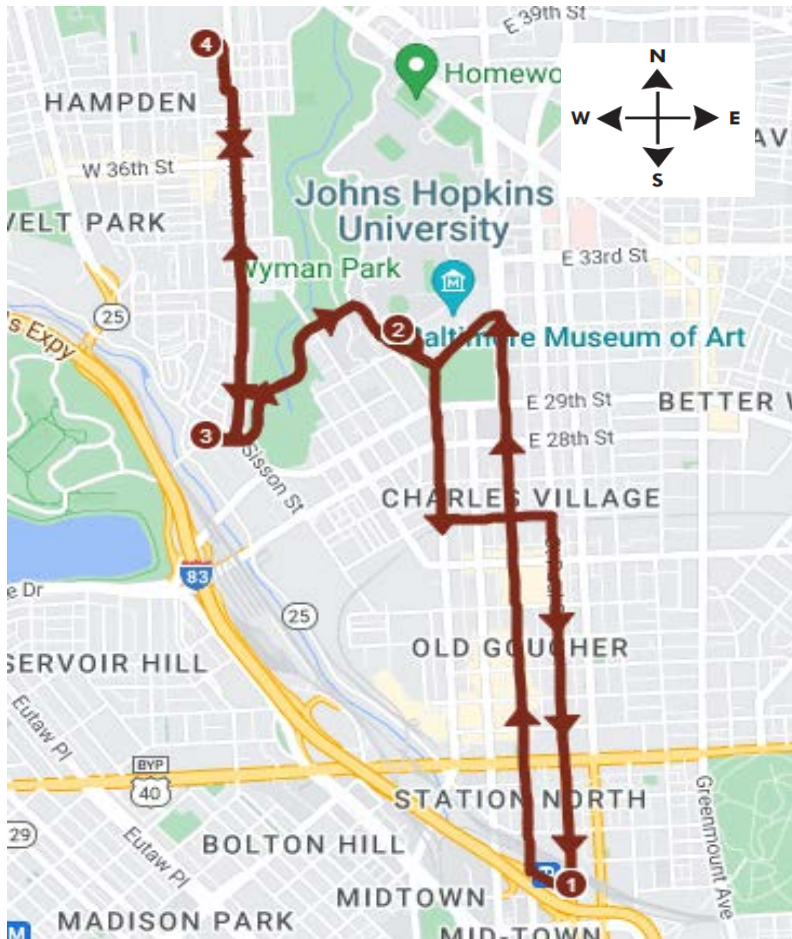

# Keswick-Penn Commuter

*Shuttle Schedule 2023*

Get up-to-the-minute information on arrival times with the TransLoc app (available via Google Play or the Apple App Store) or at <http://jhu.transloc.com>

*Shuttle picks up/drops off on NB Charles St at Penn Station*

**Shuttle operates Monday through Friday only.**

## *Morning Departure Times*

Penn Station	Keswick South
7:50 AM	8:10 AM
8:30 AM	8:50 AM
9:20 AM	9:40 AM**

## **HOLIDAY SCHEDULE**

*No service on the following dates:*

Memorial Day	May 29th
Juneteenth	Jun 19th
Independence Day	Jul 4th

\*\*9:40 AM Keswick departure only services Mason Hall