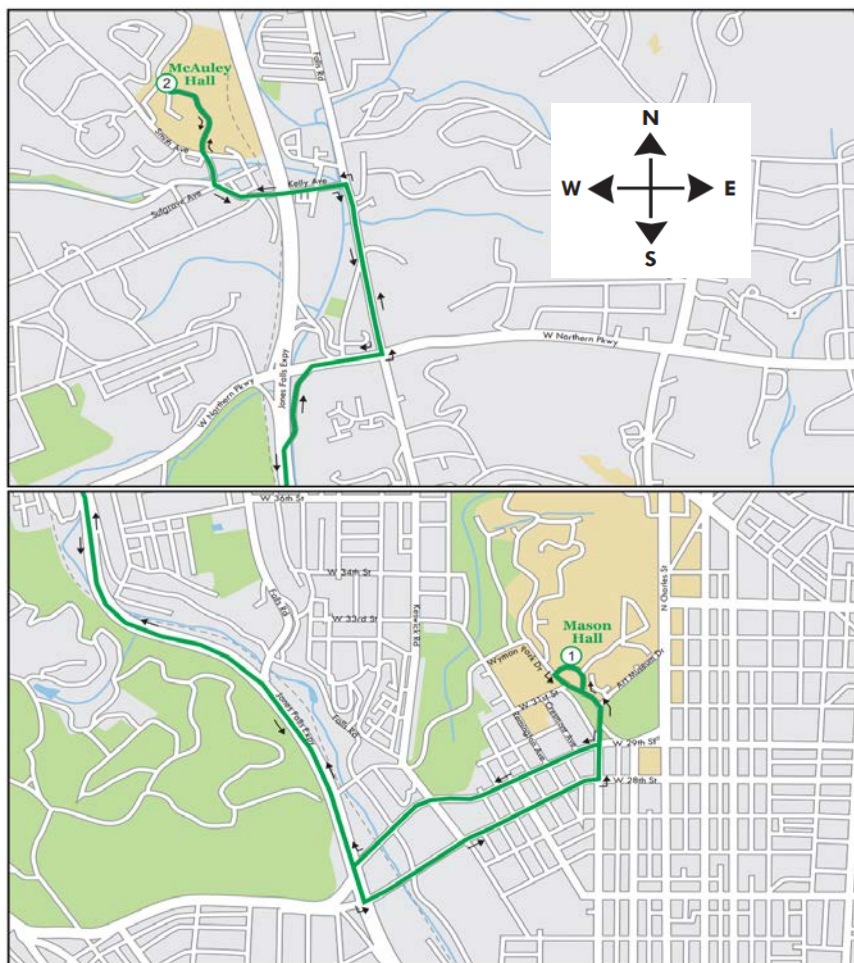

Homewood - Mt. Washington Express

2022-2023 Shuttle Schedule

Get up-to-the-minute information on arrival times with the TransLoc app (available via Google Play or the Apple App Store) or at

<http://jhu.transloc.com>

Stop #	Location
1	Mason Hall
2	McAuley Hall

Departure Times	
1. Mason	2. McAuley
8:10 AM	8:30 AM
8:50 AM	9:10 AM
9:40 AM	10:00 AM
10:20 AM	10:40 AM
11:10 AM	11:30 AM
12:40 PM	1:00 PM
1:20 PM	1:45 PM
2:10 PM	2:35 PM
3:00 PM	3:25 PM
3:50 PM	4:15 PM
4:40 PM	5:05 PM

Listed times are time points; shuttles leave no sooner than times listed.

2022-2023 HOLIDAY SCHEDULE

No service on the following dates:

Labor Day	Sep 5th
Thanksgiving	Nov 24th-25th
Winter Holiday	Dec 26th-30th
New Year's Day (observed)	Jan 2nd
Martin Luther King, Jr. Day	Jan 16th
Memorial Day	May 29th
Juneteenth	Jun 19th
Independence Day	July 4th