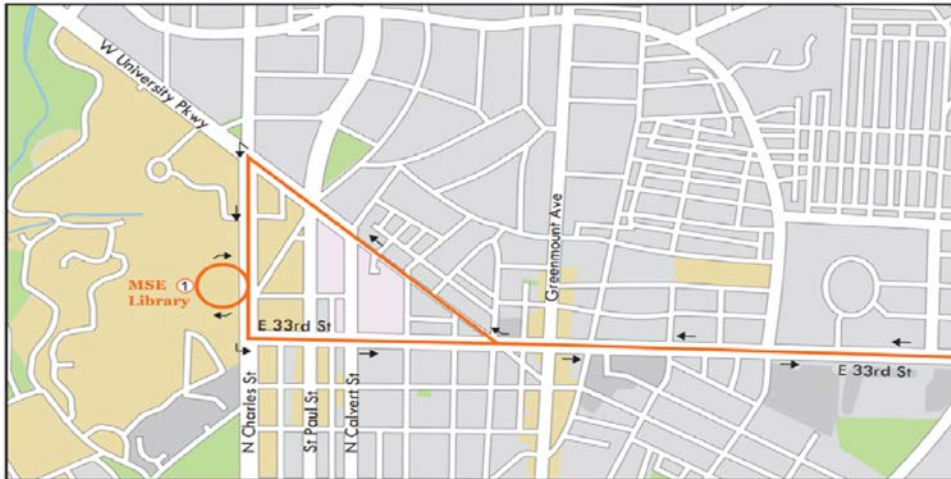

# Homewood-Bayview Express

Shuttle Schedule 2022-2023

Get up-to-the-minute information on arrival times with the TransLoc app (available via Google Play or the Apple App Store) or at <http://jhu.transloc.com>