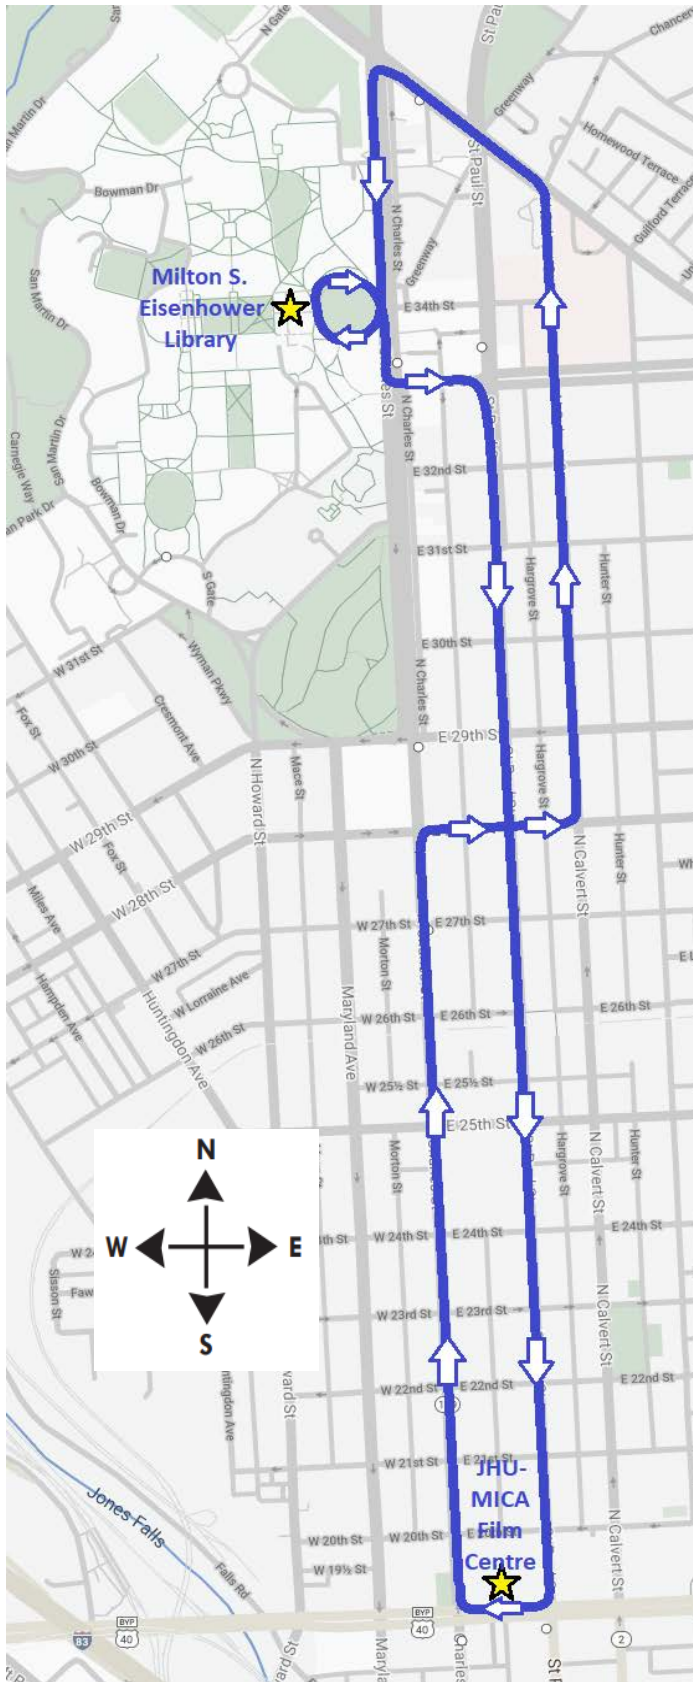

MSE-Film Centre/CVA Shuttle

Spring 2023 Shuttle Schedule

*** ADA-ACCESSIBLE ***

Get up-to-the-minute information on arrival times with the TransLoc app (available via Google Play or the Apple App Store) or at <http://jhu.transloc.com>

SPRING 2023 **OPERATING SCHEDULE**

First Day of Regular Spring Service:
Monday, January 23rd

No service on the following dates:
Spring Break, March 20-24

Last Day of Spring Service:
Friday, May 12th

Daily shuttle operating hours are matched to class schedule and vary by day of week. See next page for specific departure and estimated arrival times.

Questions? Suggestions?
Contact us!
(410) 516 7275

shuttles@jhu.edu
<http://ts.jhu.edu/Shuttles/>
<http://facebook.com/jhutransportation>