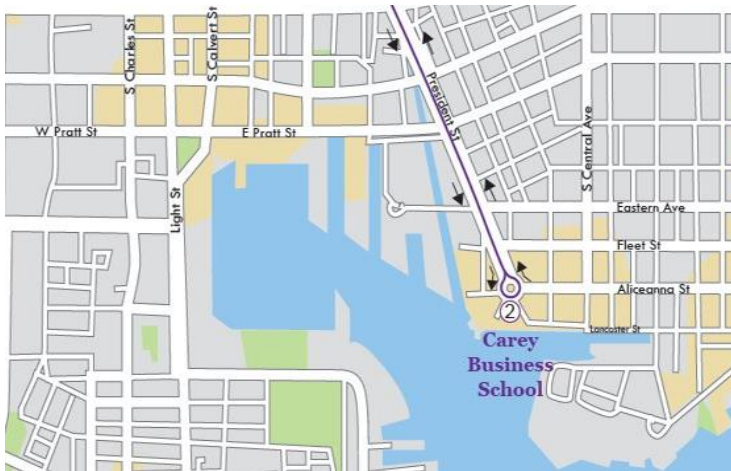

Questions? Suggestions? Contact us!

410-516-4200

shuttles@jhu.edu

<http://ts.jhu.edu>

Southbound	
Depart 1- Mason Hall	Arrive 2- Carey
7:55 AM	8:15 AM
12:15 PM	12:30 PM
12:45 PM	1:00 PM
5:15 PM	5:30 PM
8:55 PM	9:10 PM

Northbound	
Depart 2- Carey	Arrive 1- Mason Hall
12:30 PM	12:45 PM
4:45 PM	5:10PM
9:10 PM	9:25 PM