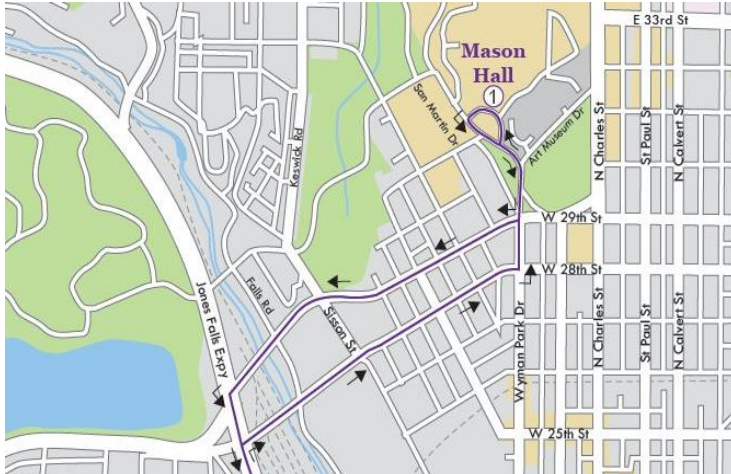

Listed times are time points; shuttles leave no sooner than times listed.

Shuttle Operates Monday Through Friday Only

HOLIDAY SCHEDULE	
No service on the following dates:	
Labor Day	Sep 5th
Thanksgiving	Nov 24-25th
Winter Holiday	Dec 25-26th

Questions? Suggestions? Contact us!

410-516-4200

shuttles@jhu.edu

<http://ts.jhu.edu>

Southbound	
Depart 1- Mason Hall	Arrive 2- Carey
7:55 AM	8:15 AM
12:15 PM	12:30 PM
12:45 PM	1:00 PM
5:15 PM	5:30 PM
8:55 PM	9:10 PM

Northbound	
Depart 2- Carey	Arrive 1- Mason Hall
12:30 PM	12:45 PM
4:45 PM	5:10PM
9:10 PM	9:25 PM