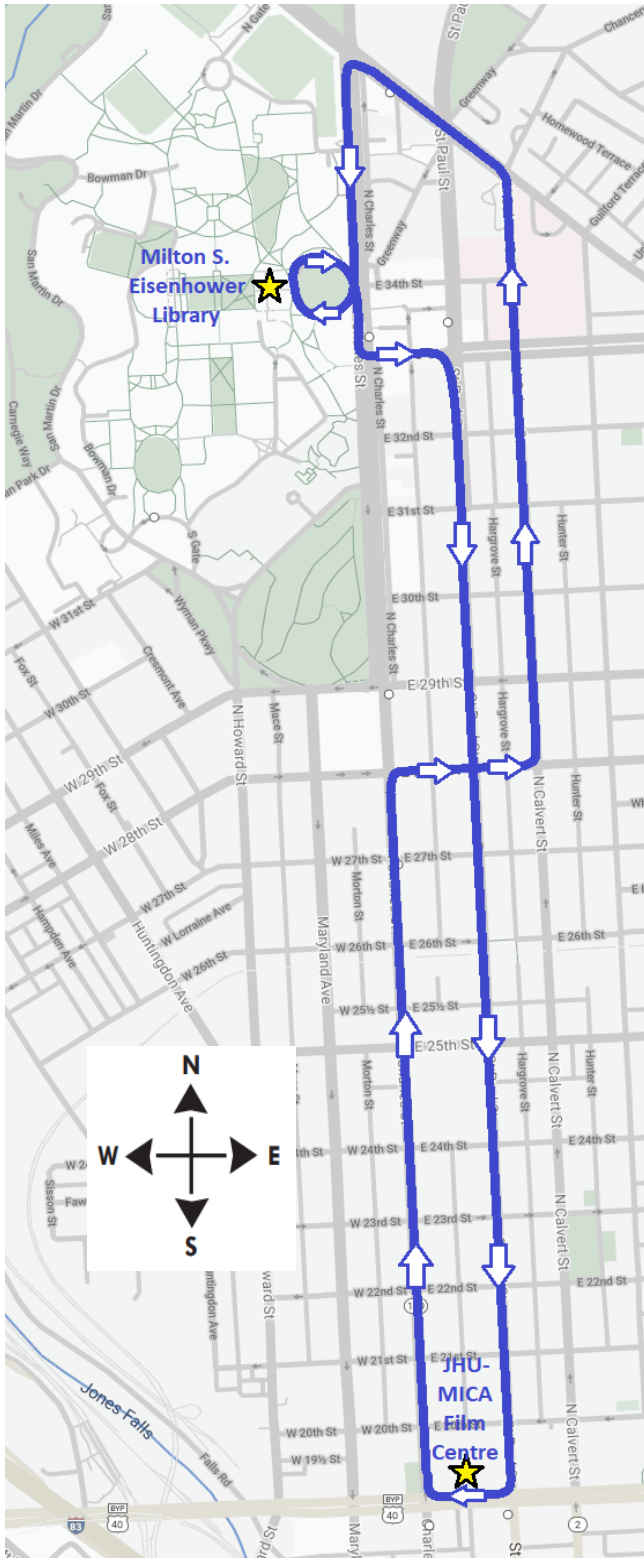

MSE-Film Centre/CVA Shuttle

Fall 2022 Shuttle Schedule

*** ADA-ACCESSIBLE ***

Get up-to-the-minute information on arrival times with the TransLoc app (available via Google Play or the Apple App Store) or at <http://jhu.transloc.com>

FALL 2022 **OPERATING SCHEDULE**

First Day of Regular Fall Service:
Monday, August 29th

No service on the following dates:
Labor Day September 5th
Fall break November 24th, 25th

Last Day of Fall Service:
Friday, Dec 16th

Trip times in *black* are serviced by coach bus. Coaches pickup and dropoff at the JHU sign at the bottom of the circle at MSEL.

Additional service between these locations is available via the Homewood-Peabody-JHMI service, every 6 minutes during weekday peak time.

Shuttle operates Monday, August 29th through Friday, December 16th, except Labor Day and Fall Break

Departure times are timepoints; shuttles leave no earlier than published. All arrival times are approximate.