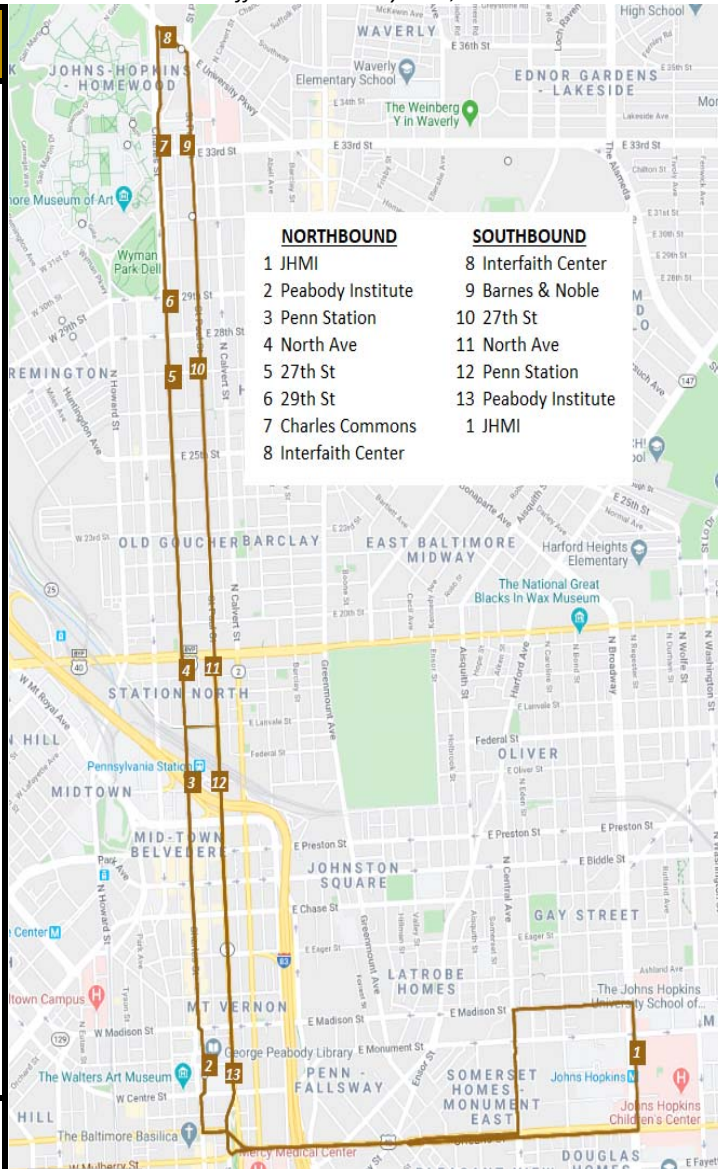

# Homewood-Peabody-JHMI Shuttle

MON-FRI SOUTHBOUND Departing Interfaith Center		
AM	AM	PM
6:00	11:20	4:55
6:15	11:30	5:00
6:30	11:40	5:05
6:45	11:50	5:10
7:00		5:15
7:10	<b>PM</b>	5:20
7:20	12:00	5:25
7:30	12:10	5:30
7:35	12:20	5:35
7:40	12:30	5:40
7:45	12:40	5:45
7:50	12:50	5:50
7:55	1:00	5:55
8:00	1:10	6:00
8:05	1:20	6:05
8:10	1:30	6:10
8:15	1:40	6:15
8:20	1:50	6:20
8:25	2:00	6:25
8:30	2:10	6:30
8:35	2:20	6:35
8:40	2:30	6:40
8:45	2:40	6:45
8:50	2:50	6:50
8:55	3:00	7:00
9:00	3:10	7:10
9:05	3:20	7:20
9:10	3:30	7:30
9:15	3:35	7:40
9:20	3:40	7:50
9:25	3:45	8:00
9:30	3:50	8:15
9:35	3:55	8:30
9:40	4:00	8:45
9:45	4:05	9:00
9:50	4:10	9:30
10:00	4:15	10:00
10:10	4:20	10:30
10:20	4:25	11:00
10:30	4:30	11:30
10:40	4:35	
10:50	4:40	<b>AM</b>
11:00	4:45	12:00
11:10	4:50	12:30

SAT/SUN SOUTHBOUND Departing Interfaith Center					
AM	PM	PM	PM	PM	AM
7:50	12:00	3:20	6:40	10:00	12:30
8:40	12:50	4:10	7:30	10:50	
9:30	1:40	5:00	8:20	11:40	
10:20	2:30	5:50	9:10		
11:10					

Get up-to-the-minute tracking info via the TransLoc app or <https://jhu.transloc.com>