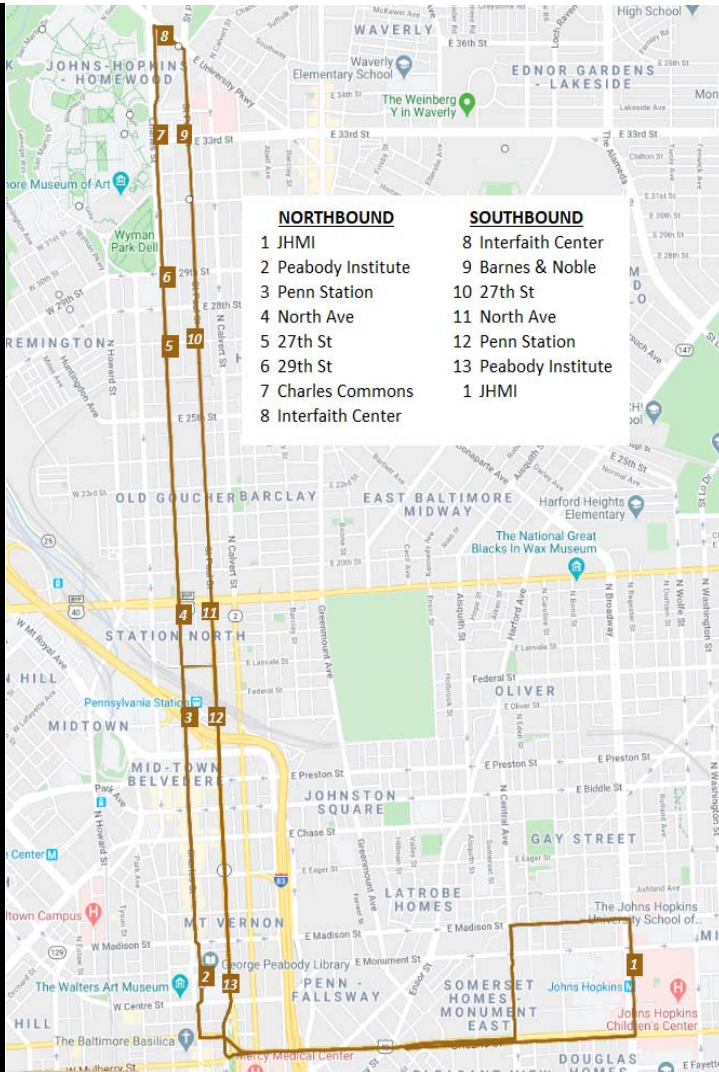

Homewood-Peabody-JHMI Shuttle

BUS SCHEDULE

(443) 573 8180 -- shuttles@jhu.edu

<http://ts.jhu.edu/shuttles>

effective August 10th, 2020

MON-FRI NORTHBOUND <i>Departing JHMI</i>			MON-FRI SOUTHBOUND <i>Departing Interfaith Center</i>		
AM	PM	PM	AM	PM	PM
6:00	12:00	5:18	6:00	12:00	5:54
6:15	12:15	5:24	6:15	12:15	6:00
6:30	12:30	5:30	6:30	12:30	6:06
6:45	12:45	5:36	6:45	12:45	6:12
7:00	1:00	5:42	7:00	1:00	6:18
7:15	1:15	5:48	7:15	1:15	6:24
7:30	1:30	5:54	7:30	1:30	6:30
7:36	1:45	6:00	7:36	1:45	6:40
7:42	2:00	6:10	7:42	2:00	6:50
7:48	2:15	6:20	7:48	2:15	7:00
7:54	2:30	6:30	7:54	2:30	7:15
8:00	2:45	6:45	8:00	2:45	7:30
8:06	3:00	7:00	8:06	3:00	7:45
8:12	3:06	7:15	8:12	3:15	8:00
8:18	3:12	7:30	8:18	3:30	8:15
8:24	3:18	7:45	8:24	3:36	8:30
8:30	3:24	8:00	8:30	3:42	8:45
8:36	3:30	8:15	8:36	3:48	9:00
8:42	3:36	8:30	8:42	3:54	9:30
8:48	3:42	9:00	8:48	4:00	10:00
8:54	3:48	9:30	8:54	4:06	10:30
9:00	3:54	10:00	9:00	4:12	11:00
9:10	4:00	10:30	9:06	4:18	11:30
9:20	4:06	11:00	9:12	4:24	
9:30	4:12	11:30	9:18	4:30	AM
9:40	4:18		9:24	4:36	12:00
9:50	4:24	AM	9:30	4:42	12:30
10:00	4:30	12:00	9:40	4:48	
10:15	4:36	12:30	9:50	4:54	
10:30	4:42		10:00	5:00	
10:45	4:48		10:10	5:06	
11:00	4:54		10:20	5:12	
11:15	5:00		10:30	5:18	
11:30	5:06		10:45	5:24	
11:45	5:12		11:00	5:30	
			11:15	5:36	
			11:30	5:42	
			11:45	5:48	

- | NORTHBOUND | SOUTHBOUND |
|---------------------|----------------------|
| 1 JHMI | 8 Interfaith Center |
| 2 Peabody Institute | 9 Barnes & Noble |
| 3 Penn Station | 10 27th St |
| 4 North Ave | 11 North Ave |
| 5 27th St | 12 Penn Station |
| 6 29th St | 13 Peabody Institute |
| 7 Charles Commons | 1 JHMI |
| 8 Interfaith Center | |

SAT/SUN SOUTHBOUND <i>Departing Interfaith Center</i>					
AM	PM	PM	PM	PM	AM
7:50	12:00	3:20	6:40	10:00	12:30
8:40	12:50	4:10	7:30	10:50	
9:30	1:40	5:00	8:20	11:40	
10:20	2:30	5:50	9:10		
11:10					

Get up-to-the-minute tracking info via the TransLoc app or <https://jhu.transloc.com>