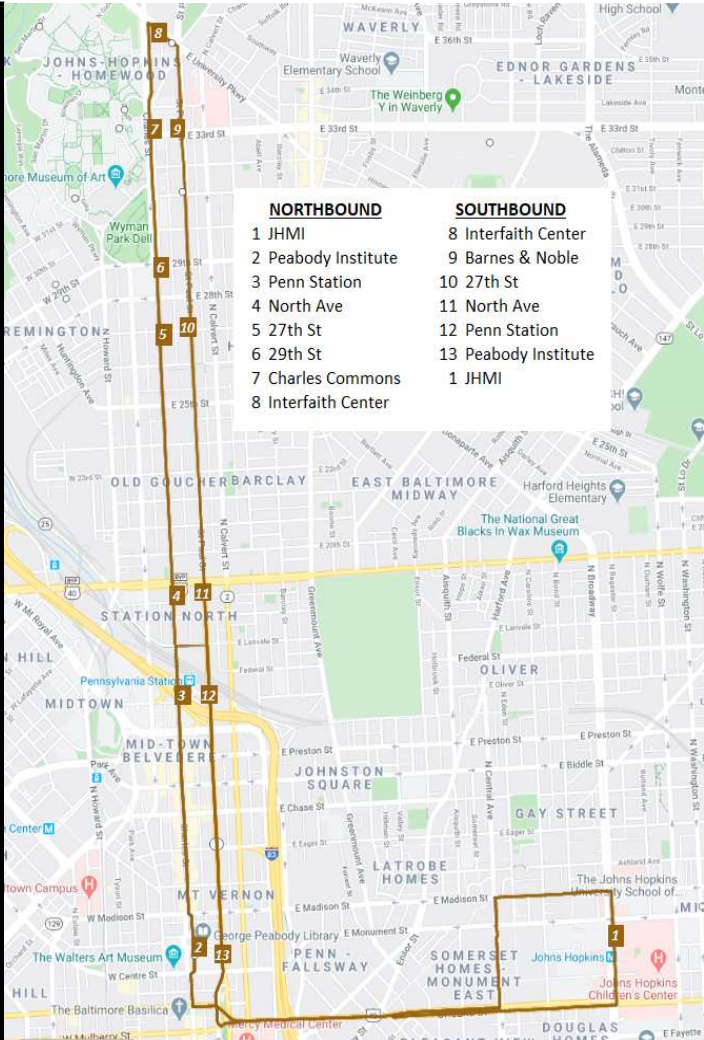

Homewood-Peabody-JHMI Shuttle

**** MODIFIED SCHEDULE ****

(443) 573 8180 -- shuttles@jhu.edu

<http://ts.jhu.edu/shuttles>

(see bottom of map for effective dates)

MODIFIED NORTHBOUND <i>Departing JHMI</i>			MODIFIED SOUTHBOUND <i>Departing Interfaith Center</i>		
AM	PM	PM	AM	PM	PM
6:00	12:00	6:00	6:00	12:00	6:00
6:15	12:15	6:30	6:15	12:15	6:15
6:30	12:30	7:00	6:30	12:30	6:30
6:45	12:45	7:30	6:45	12:45	7:00
7:00	1:00	8:00	7:00	1:00	7:30
7:15	1:15	8:30	7:15	1:15	8:00
7:30	1:30	9:00	7:30	1:30	8:30
7:45	1:45	9:30	7:45	1:45	9:00
8:00	2:00	10:00	8:00	2:00	9:30
8:15	2:15	10:30	8:15	2:15	10:00
8:30	2:30	11:00	8:30	2:30	10:30
8:45	2:45	11:30	8:45	2:45	11:00
9:00	3:00		9:00	3:00	11:30
9:15	3:15	AM	9:15	3:15	
9:30	3:30	12:00	9:30	3:30	AM
9:45	3:45		9:45	3:45	12:00
10:00	4:00		10:00	4:00	
10:15	4:15		10:15	4:15	
10:30	4:30		10:30	4:30	
10:45	4:45		10:45	4:45	
11:00	5:00		11:00	5:00	
11:15	5:15		11:15	5:15	
11:30	5:30		11:30	5:30	
11:45	5:45		11:45	5:45	

- | <u>NORTHBOUND</u> | <u>SOUTHBOUND</u> |
|---------------------|----------------------|
| 1 JHMI | 8 Interfaith Center |
| 2 Peabody Institute | 9 Barnes & Noble |
| 3 Penn Station | 10 27th St |
| 4 North Ave | 11 North Ave |
| 5 27th St | 12 Penn Station |
| 6 29th St | 13 Peabody Institute |
| 7 Charles Commons | 1 JHMI |
| 8 Interfaith Center | |

schedule effective ONLY for Friday November 27th, then Mon-Wed December 28th-30th, 2020

Get up-to-the-minute tracking info via the TransLoc app or <https://jhu.transloc.com>