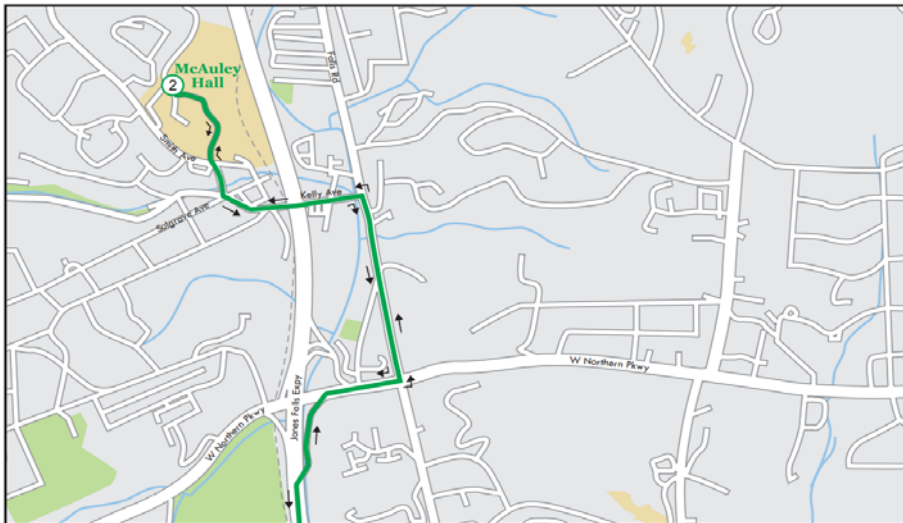

Homewood-Mt. Washington Express

2019-2020 Shuttle Schedule

Get up-to-the-minute information on arrival times with the TransLoc app (available via Google Play or the Apple App Store) or at <http://jhu.transloc.com>

Route stop #	Location
1	Mason Hall
2	McAuley Hall

Shuttle Departure Times	
1. Mason Hall	2. McAuley Hall
8:10 AM	8:30 AM
9:10 AM	9:30 AM
10:10 AM	10:30 AM
11:10 AM	11:30 AM
12:40 PM	1:00 PM
1:40 PM	2:00 PM
2:40 PM	3:00 PM
3:40 PM	4:00 PM
4:30 PM	5:00 PM

Listed times are time points; shuttles leave no sooner than times listed.

Shuttle operates Monday through Friday only.

2019-2020 HOLIDAY SCHEDULE

No service on the following dates:

Labor Day	9/2
Thanksgiving	11/28-29
Christmas Eve & Day	12/24-25
New Year's Eve & Day	12/31-1/1
MLK, Jr. Day	1/20
Memorial Day	5/25
Independence Day	7/3