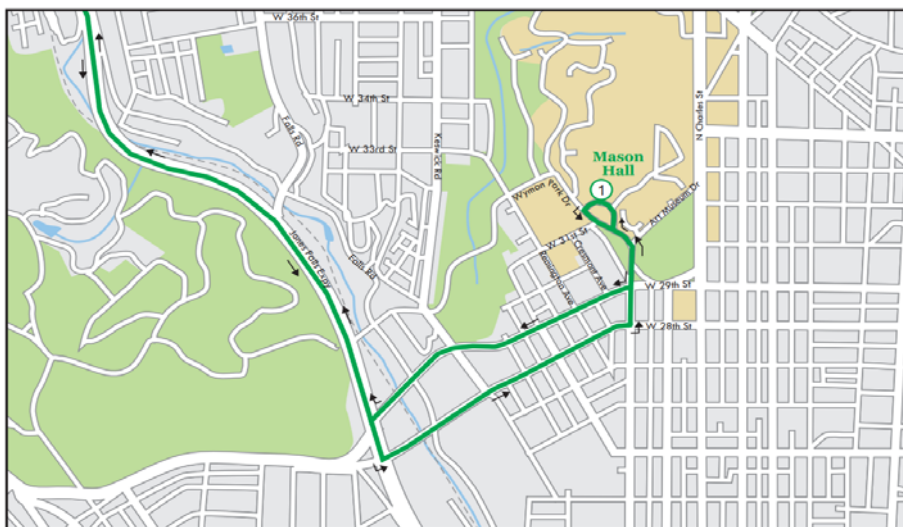

Homewood-Mt. Washington Express

2019-2020 Shuttle Schedule

Get up-to-the-minute information on arrival times with the TransLoc app (available via Google Play or the Apple App Store) or at <http://jhu.transloc.com>

Route stop #	Location
1	Mason Hall
2	McAuley Hall

Shuttle Departure Times	
1. Mason Hall	2. McAuley Hall
8:10 AM	8:30 AM
9:10 AM	9:30 AM
10:10 AM	10:30 AM
11:10 AM	11:30 AM
12:40 PM	1:00 PM
1:40 PM	2:00 PM
2:40 PM	3:00 PM
3:40 PM	4:00 PM
4:30 PM	5:00 PM

Listed times are time points; shuttles leave no sooner than times listed.

Shuttle operates Monday through Friday only.

2019-2020 HOLIDAY SCHEDULE

No service on the following dates:

Labor Day	9/2
Thanksgiving	11/28-29
Christmas Eve & Day	12/24-25
New Year's Eve & Day	12/31-1/1
MLK, Jr. Day	1/20
Memorial Day	5/25
Independence Day	7/3