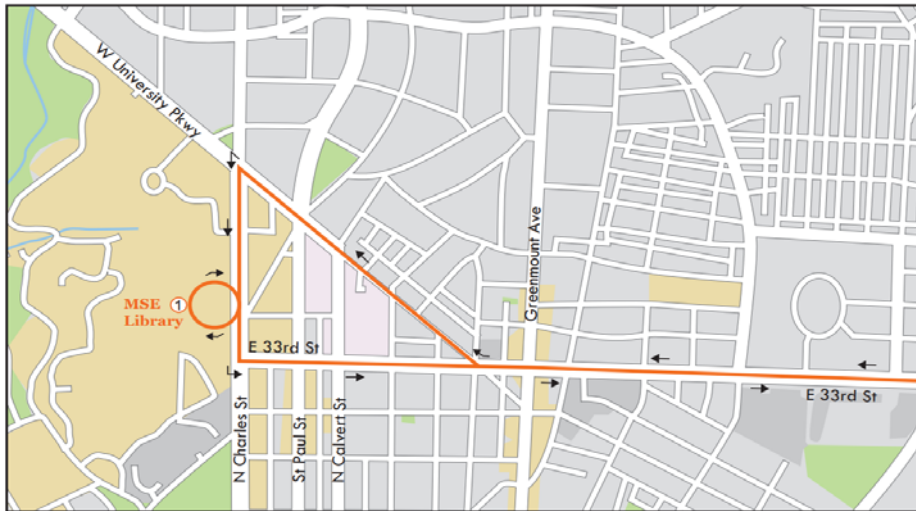

# Homewood-Bayview Express

## 2019-2020 Shuttle Schedule

Get up-to-the-minute information on arrival times with the TransLoc app (available via Google Play or the Apple App Store) or at <http://jhu.transloc.com>

Route Stop #	Location
1	MSE Library
2	Bayview