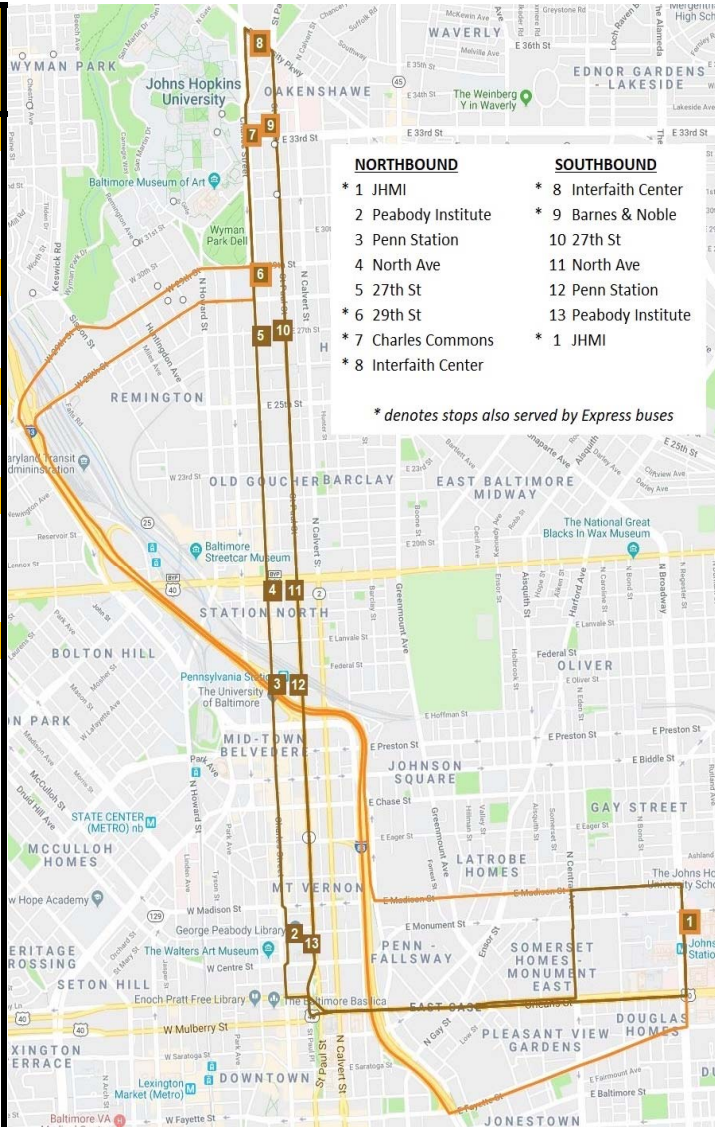

Homewood-Peabody-JHMI Shuttle

BUS SCHEDULE

<http://ts.jhu.edu/shuttles>

effective January 28, 2019

TransLoc®

MON-FRI NORTHBOUND		
Departing JHMI		
AM	PM	PM
6:15	12:10	5:40
6:25	12:25	5:40
6:45	12:40	5:45
6:55	1:00	5:50
7:05	1:15	6:00
7:15	1:30	6:00
7:25	1:50	6:10
7:30	2:05	6:20
7:35	2:20	6:20
7:45	2:40	6:30
7:45	2:55	6:40
8:00	3:10	6:40
8:10	3:20	6:45
8:10	3:30	6:50
8:20	3:40	7:00
8:25	3:45	7:00
8:30	3:55	7:10
8:40	4:00	7:25
8:50	4:00	7:40
8:50	4:10	7:55
9:00	4:20	8:05
9:05	4:20	8:20
9:15	4:30	8:30
9:25	4:40	8:45
9:28	4:40	8:55
9:35	4:45	9:10
9:45	4:50	9:35
9:50	5:00	10:00
9:55	5:00	10:25
10:05	5:10	10:50
10:10	5:20	11:15
10:30	5:20	11:40
10:45	5:30	
11:00		AM
11:20		12:05
11:35		
11:50		

- | NORTHBOUND | SOUTHBOUND |
|-----------------------|-----------------------|
| * 1 JHMI | * 8 Interfaith Center |
| 2 Peabody Institute | * 9 Barnes & Noble |
| 3 Penn Station | 10 27th St |
| 4 North Ave | 11 North Ave |
| 5 27th St | 12 Penn Station |
| * 6 29th St | 13 Peabody Institute |
| * 7 Charles Commons | * 1 JHMI |
| * 8 Interfaith Center | |

Additional Mon-Fri Southbound departures from Penn Station, to Peabody and JHMI:

- 7:35 AM
- 8:05 AM
- 8:35 AM
- 9:05 AM
- 9:35 AM
- 10:05 AM

Get up-to-the-minute tracking info via the TransLoc Rider app or <http://jhu.transloc.com/>
page 1 of 2

Normal Monday-Friday schedule resumes with the 12:50pm departure.

REAL-TIME TRACKING

Get up-to-the-minute, real-time bus tracking information via the TransLoc Rider app, or via <http://jhu.transloc.com/>