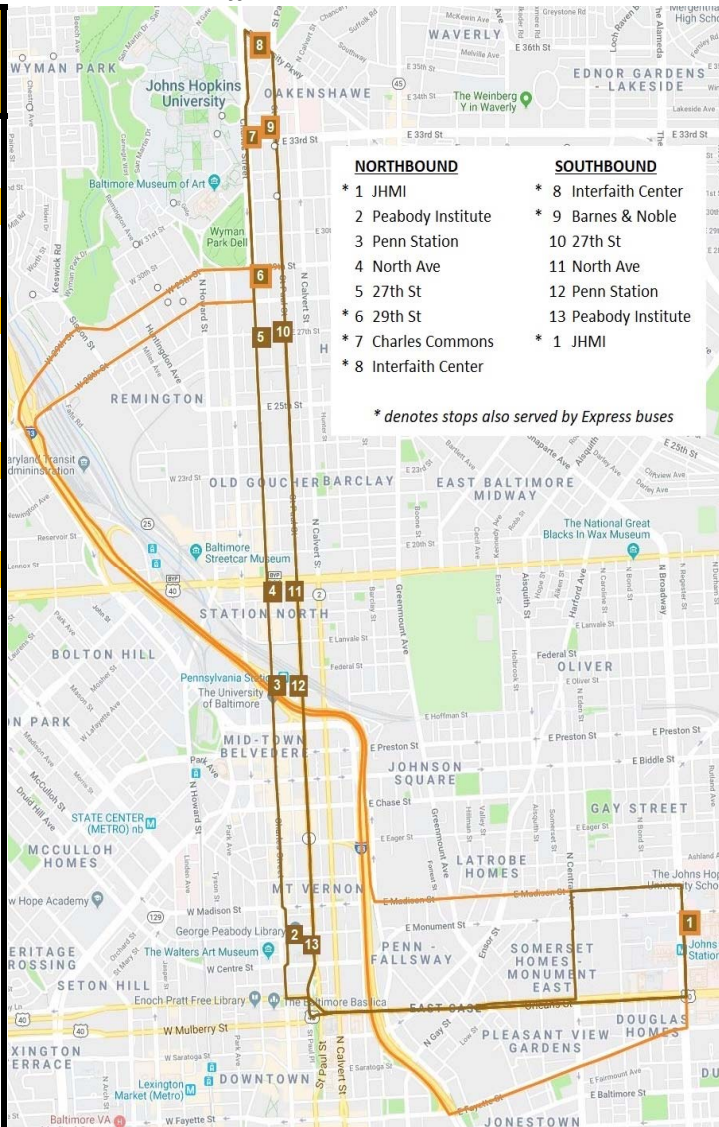

Homewood-Peabody-JHMI Shuttle

BUS SCHEDULE

(443) 573 8180 -- shuttles@jhu.edu

<http://ts.jhu.edu/shuttles>
effective March 25, 2019

TransLoc®

MON-FRI NORTHBOUND		
Departing JHMI		
AM	PM	PM
6:05	12:00	5:25
6:25	12:15	5:35
6:35	12:30	5:40
6:45	12:45	5:45
6:55	1:00	5:55
7:05	1:15	6:00
7:15	1:30	6:05
7:25	1:45	6:15
7:35	2:00	6:25
7:45	2:15	6:30
7:55	2:30	6:35
8:00	2:45	6:45
8:05	3:00	6:50
8:15	3:15	7:00
8:25	3:25	7:15
8:30	3:35	7:30
8:35	3:45	7:45
8:45	3:55	8:00
8:50	4:00	8:15
8:55	4:05	8:30
9:05	4:15	9:00
9:15	4:20	9:30
9:20	4:25	10:00
9:25	4:35	10:30
9:35	4:45	11:00
9:40	4:50	11:30
9:45	4:55	
10:00	5:05	AM
10:15	5:10	12:00
10:30	5:15	
10:45		
11:00		
11:15		
11:30		
11:45		

- | NORTHBOUND | SOUTHBOUND |
|-----------------------|-----------------------|
| * 1 JHMI | * 8 Interfaith Center |
| 2 Peabody Institute | * 9 Barnes & Noble |
| 3 Penn Station | 10 27th St |
| 4 North Ave | 11 North Ave |
| 5 27th St | 12 Penn Station |
| * 6 29th St | 13 Peabody Institute |
| * 7 Charles Commons | * 1 JHMI |
| * 8 Interfaith Center | |

Additional Mon-Fri Southbound departures from Penn Station, to Peabody and JHMI:
7:35 AM
8:05 AM
8:35 AM
9:05 AM
9:35 AM
10:05 AM

Get up-to-the-minute tracking info via the TransLoc Rider app or <http://jhu.transloc.com/>
page 1 of 2

Normal Monday-Friday schedule resumes with the 12:30pm departure.

REAL-TIME TRACKING

Get up-to-the-minute, real-time bus tracking information via the TransLoc Rider app, or via <http://jhu.transloc.com/>