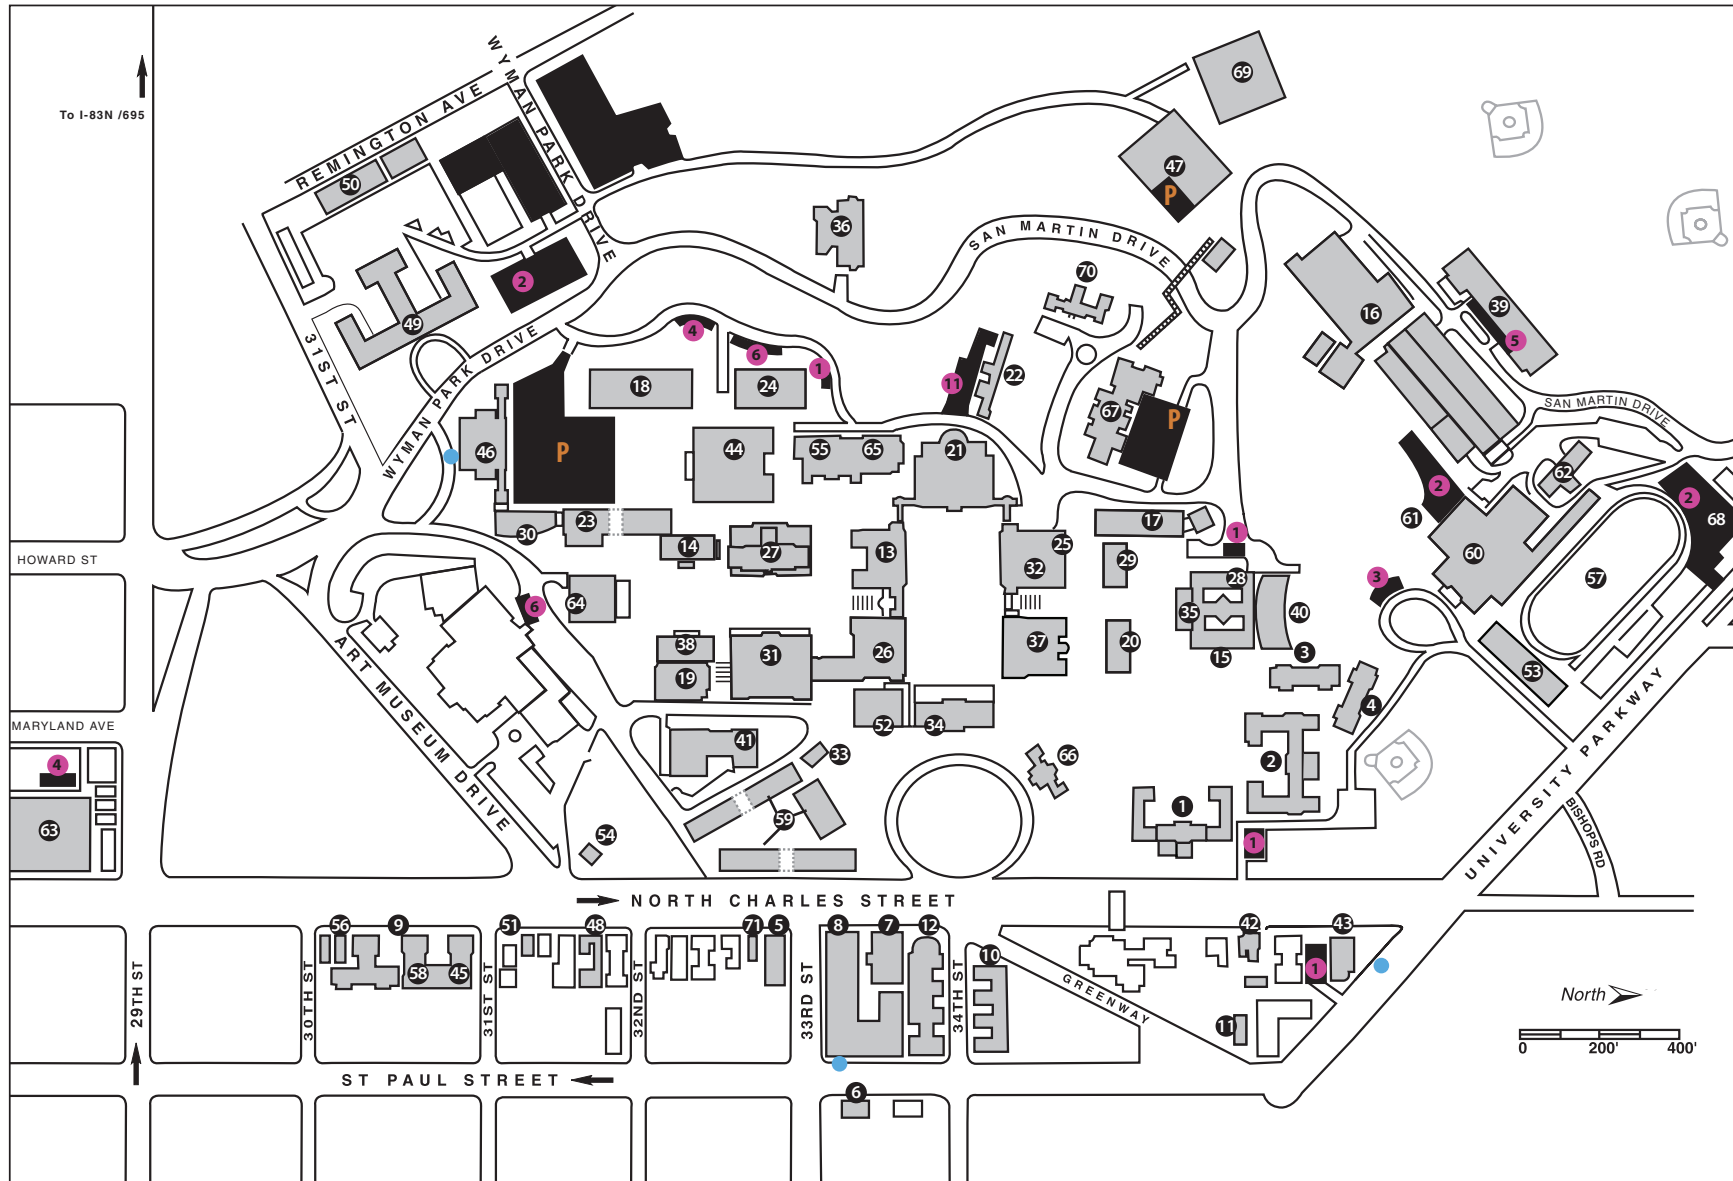

Student Services

- 43 Bunting Meyerhoff Interfaith and Community Service Center
- 44 Garland Hall
- 45 Student Health & Wellness Center
- 46 Mason Hall
- 47 San Martin Center
- 48 Smokler Center for Jewish Studies (Hillel)
- 49 Wyman Park Bldg.
- 50 Safety & Security
- 51 Center for Social Concern

Student Life/Student Activities

- 52 Brody Learning Commons
- 53 Cordish Lacrosse Center
- 54 Gatehouse (Newsletter Office)
- 55 Levering Hall
- 56 Office of Multicultural Affairs
- 57 Homewood Field
- 58 Hopkins Square
- 59 Mattin Center
- 60 Newton H. White Jr. Athletic Center
- 61 Ralph S. O'Connor Recreation Center
- 62 ROTC Bldg.

63 School of Education

- 64 Shriver Hall
- Other Points of Interest**
- 65 Glass Pavilion
- 66 Homewood Museum
- 67 Johns Hopkins Club
- 68 Lacrosse Hall of Fame
- 69 Maxine F. Singer Bldg./Carnegie Institution of Washington
- 70 Nichols House
- 71 Steinwald House

Parking Areas with Handicap Spaces:

- Clark/Hodson (10)
- Hodson Trustees (2)
- Greenhouse (11)
- Mudd Hall (1)
- Space Telescope (5)
- Athletic/Muller (rear) (2)
- Homewood Field (2)
- Athletic Circle (3)
- Homewood Museum (1)
- Interfaith Center (1)
- Education Lot (4)
- Shriver Hall (6)
- Wyman Reserved (2)